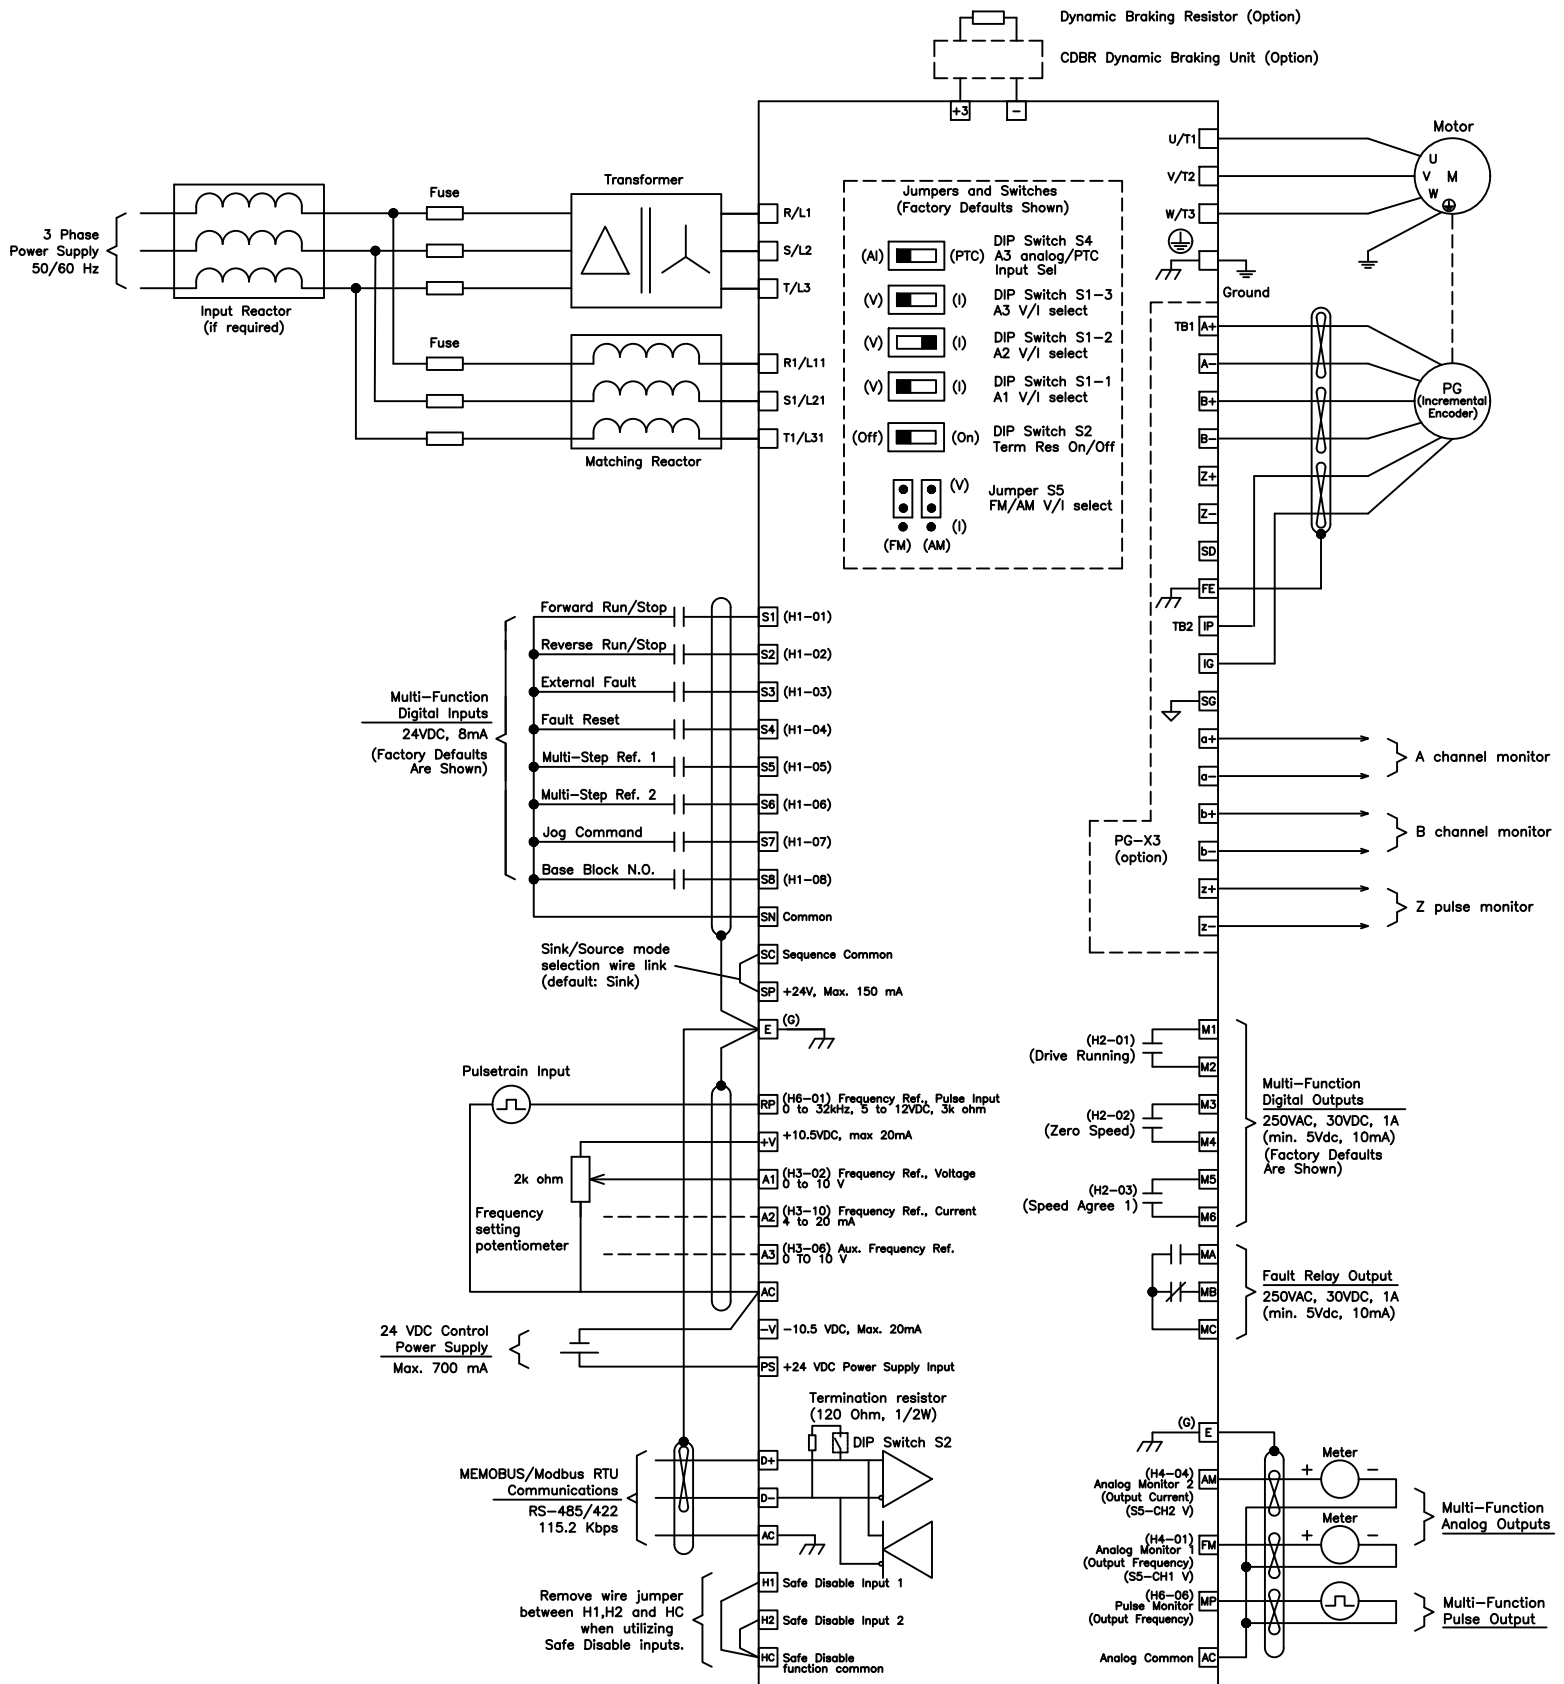

# GA800 Standard 12 Pulse System Configuration

Note: Refer to technical manual for further details.

<b>YASKAWA</b>		DRWN.	J. MATTAS	1-17-20	TITLE	SIZE	A	PAGE	1 OF 2	REV
		CHKD.	J. PIOTROWSKI	1-20-20		GA800 DRIVE 12 PULSE STANDARD CONNECTION DIAGRAM	DWG.NO.	DS.GA80.12P.01		
UNITS	-	TECH.	T. UCHINO	1-29-20						
SCALE	-	APRV.	J. CAIRO	2-25-20						

# GA800 Hybrid 12 Pulse System Configuration

Note: Refer to technical manual for further details.

<b>YASKAWA</b>	DRWN.	J. MATTAS	1-17-20	TITLE	SIZE	A	PAGE	2 OF 2	REV
	CHKD.	J. PIOTROWSKI	1-20-20		GA800 DRIVE 12 PULSE STANDARD CONNECTION DIAGRAM	DWG.NO.	DS.GA80.12P.01		
UNITS	-	TECH.	T. UCHINO	1-29-20					
SCALE	-	APRV.	J. CAIRO	2-25-20					