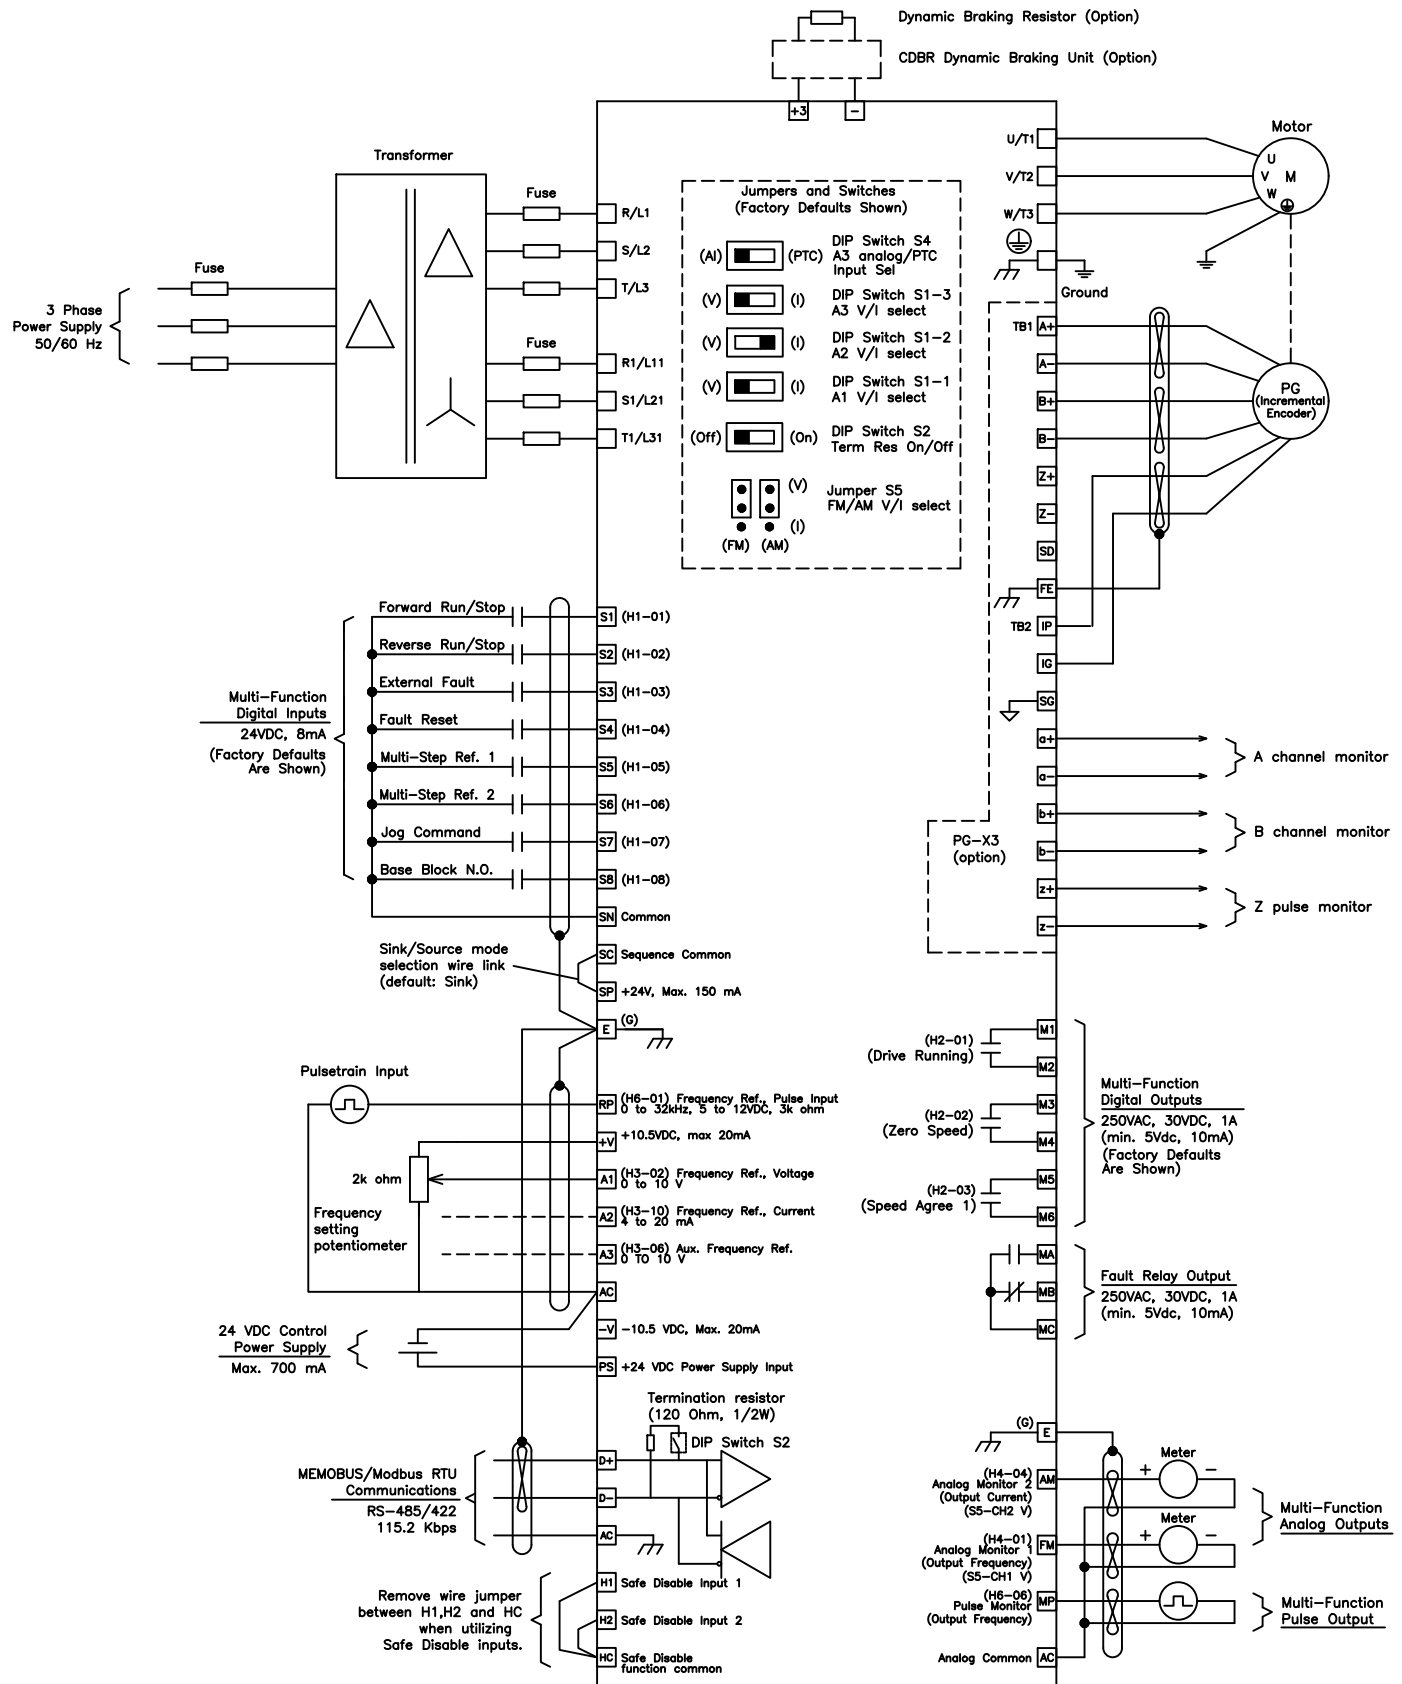

# GA800 Standard 12 Pulse System Configuration

Note: Refer to technical manual for further details.

<b>YASKAWA</b>		DRWN.	J. MATTAS	1-17-20	TITLE	SIZE	A	PAGE	1 OF 2	REV
		CHKD.	J. PIOTROWSKI	1-20-20		GA800 DRIVE 12 PULSE STANDARD CONNECTION DIAGRAM	DWG.NO.	DS.GA80.12P.01		
UNITS	-	TECH.	T. UCHINO	1-29-20						
SCALE	-	APRV.	J. CAIRO	2-25-20						

# GA800 Hybrid 12 Pulse System Configuration

Note: Refer to technical manual for further details.

<b>YASKAWA</b>	DRWN.	J. MATTAS	1-17-20	TITLE	SIZE	A	PAGE	2 OF 2	REV
	CHKD.	J. PIOTROWSKI	1-20-20		GA800 DRIVE 12 PULSE STANDARD CONNECTION DIAGRAM	DWG.NO.	DS.GA80.12P.01		
UNITS	-	TECH.	T. UCHINO	1-29-20					
SCALE	-	APRV.	J. CAIRO	2-25-20					